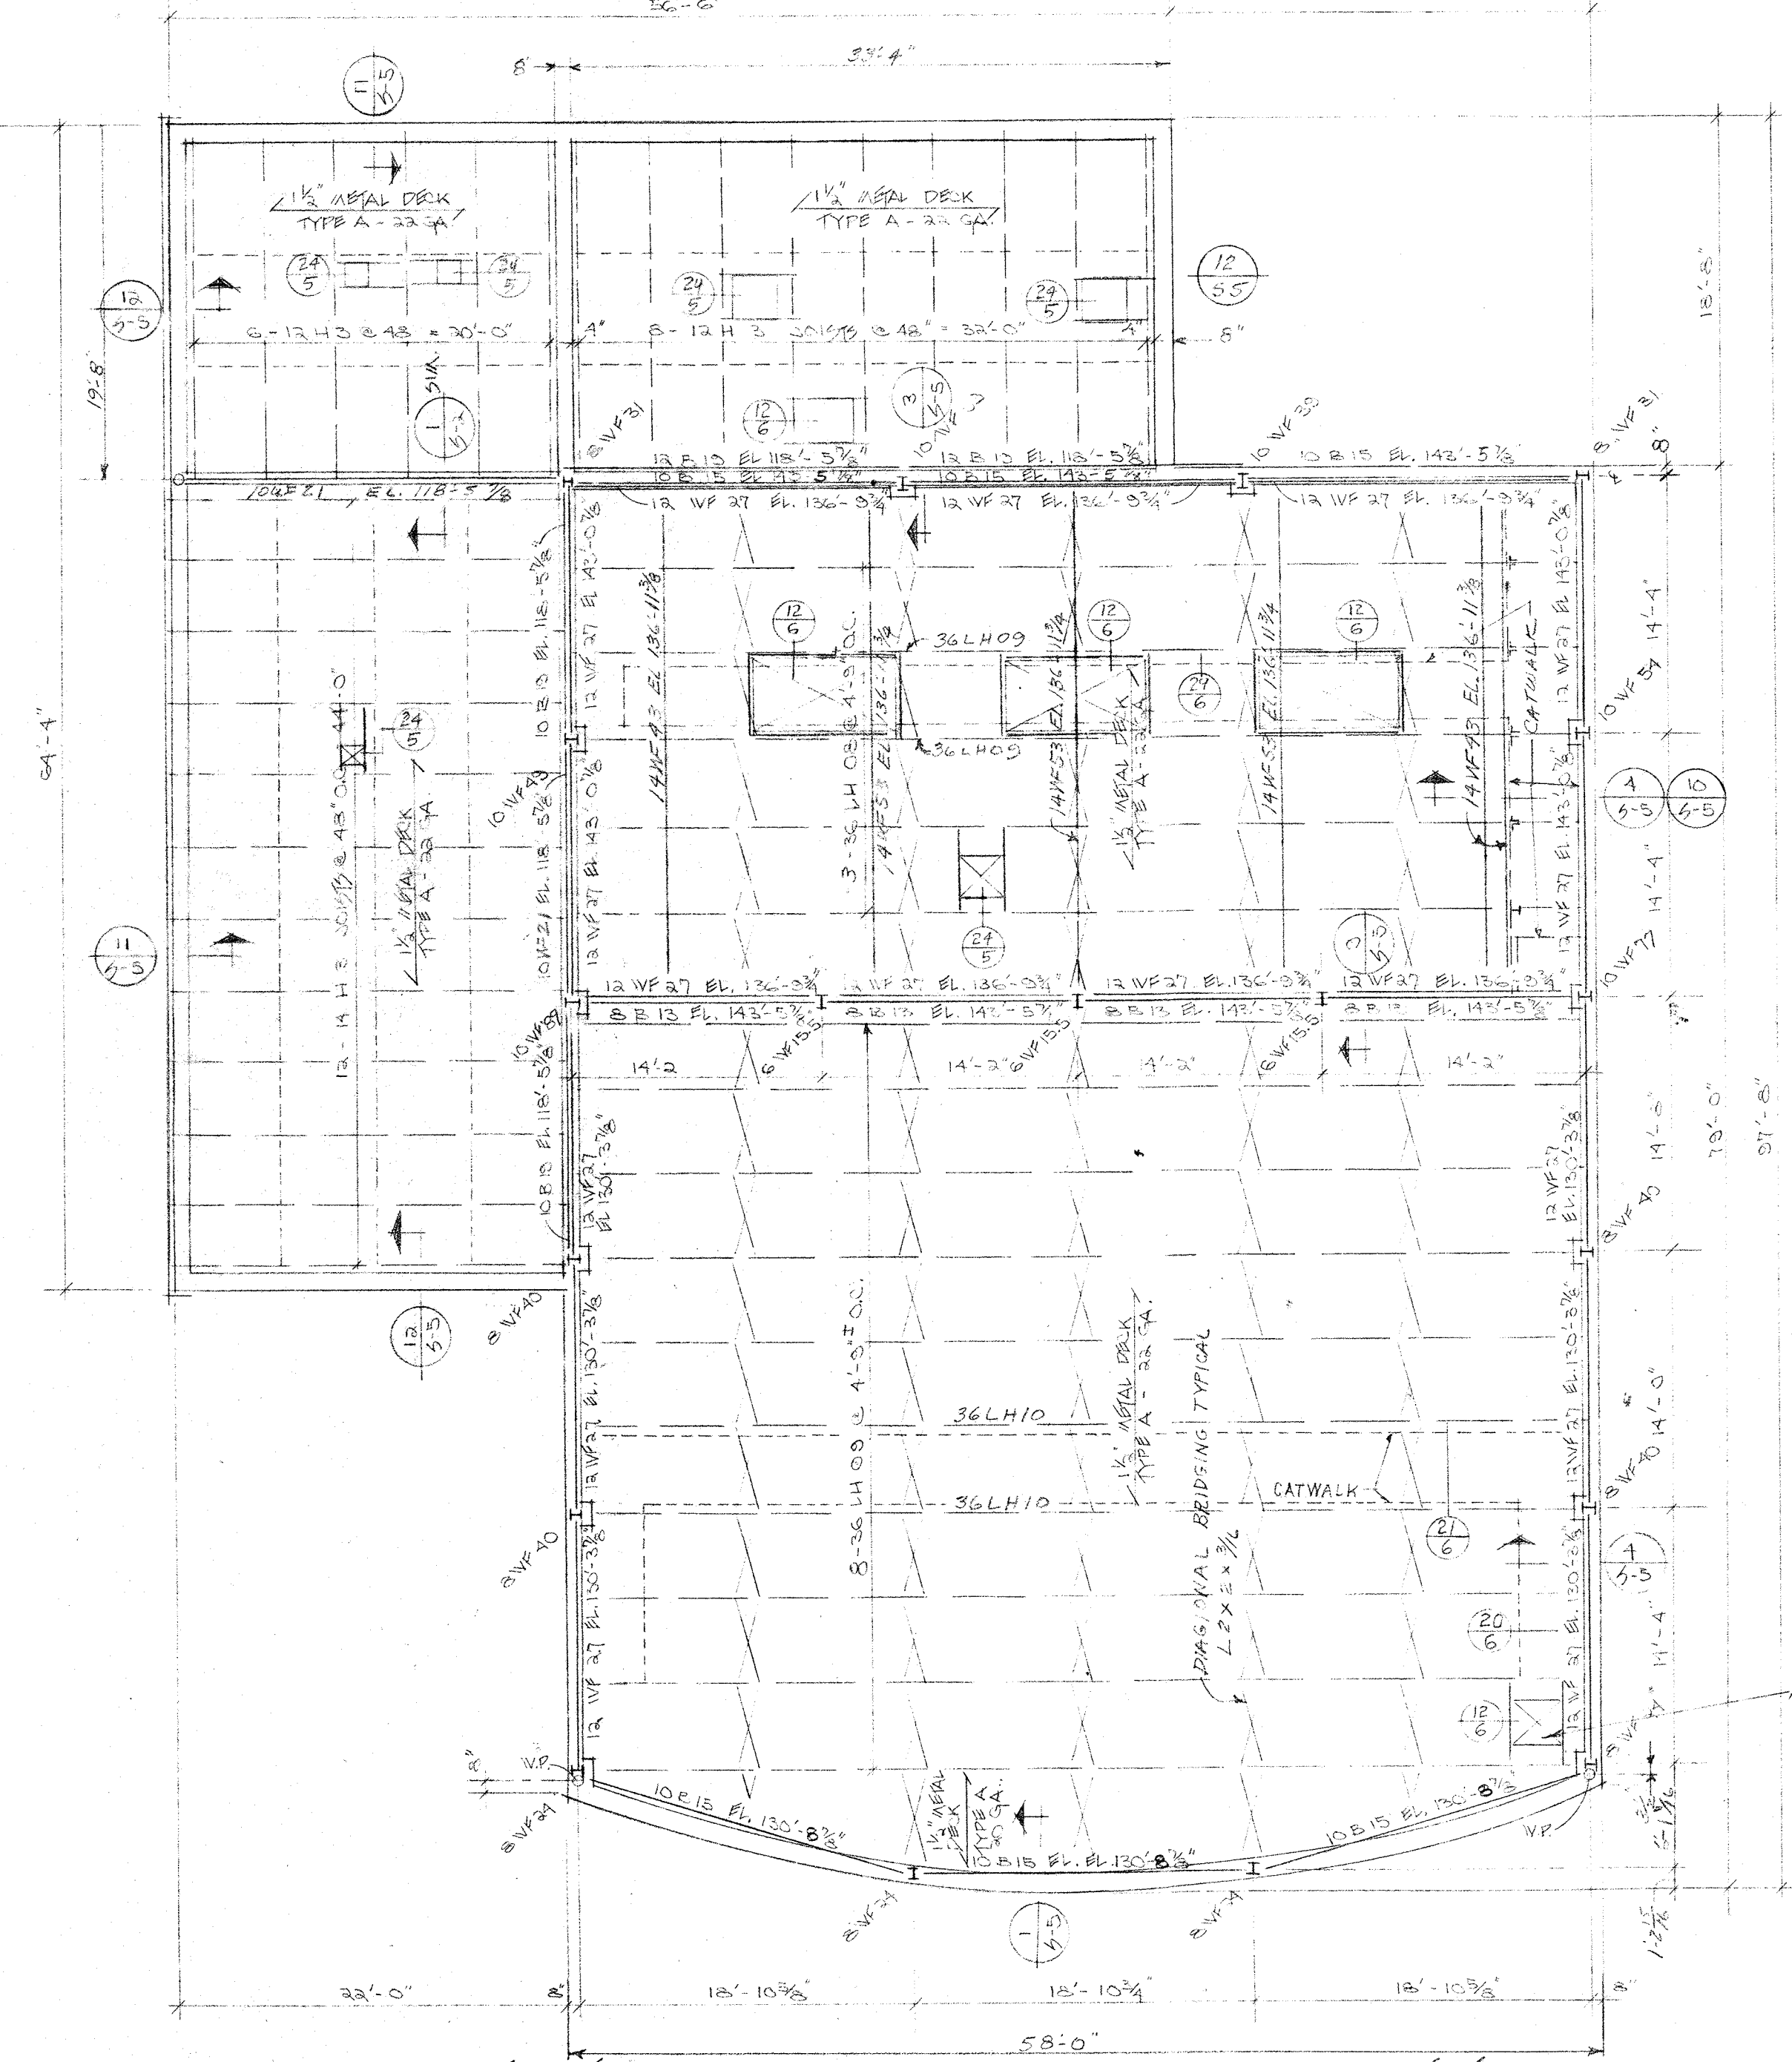

LOW ROOF FRAMING PLAN - HUMANITIES
SCALE 1/8" = 1'-0"

HIGH ROOF FRAMING PLAN - HUMANITIES
SCALE 1/8" = 1'-0"

HUMANITIES & INSTRUCTIONAL MEDIA CENTERS
STATE JUNIOR COLLEGE
FERGUS FALLS, MINNESOTA

Kegel Associates
ARCHITECTS
DETROIT LAKES, MINNESOTA

DRAWN WDJ
CHECKED WJS
AUGUST 1970

7080

S2