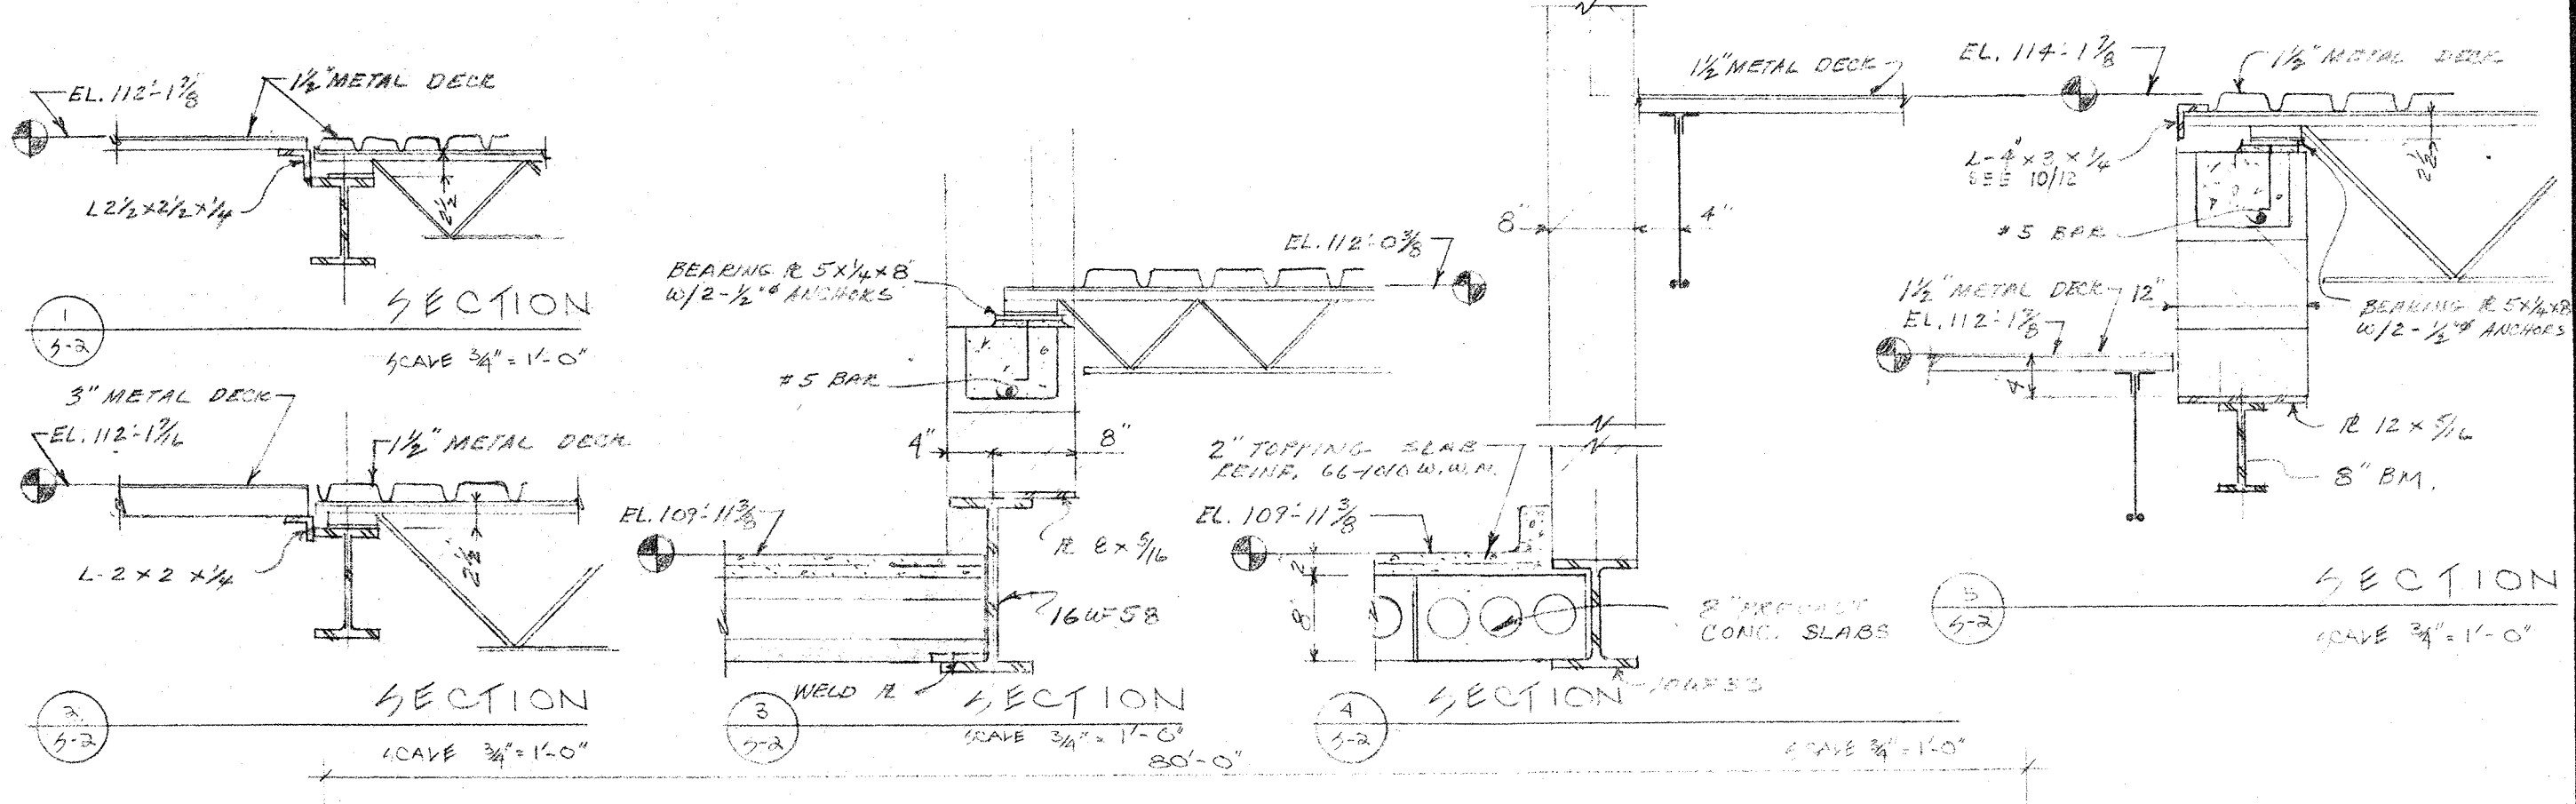

LOW ROOF FRAMING PLAN - HUMANITIES
SCALE 1/8" = 1'-0"

HIGH ROOF FRAMING PLAN - HUMANITIES
SCALE 1/8" = 1'-0"

HUMANITIES & INSTRUCTIONAL MEDIA CENTERS
STATE JUNIOR COLLEGE
FERGUS FALLS, MINNESOTA

Kegel Associates
ARCHITECTS
DETROIT LAKES, MINNESOTA

DRAWN WDJ
CHECKED WJS
AUGUST 1970

7080

S2