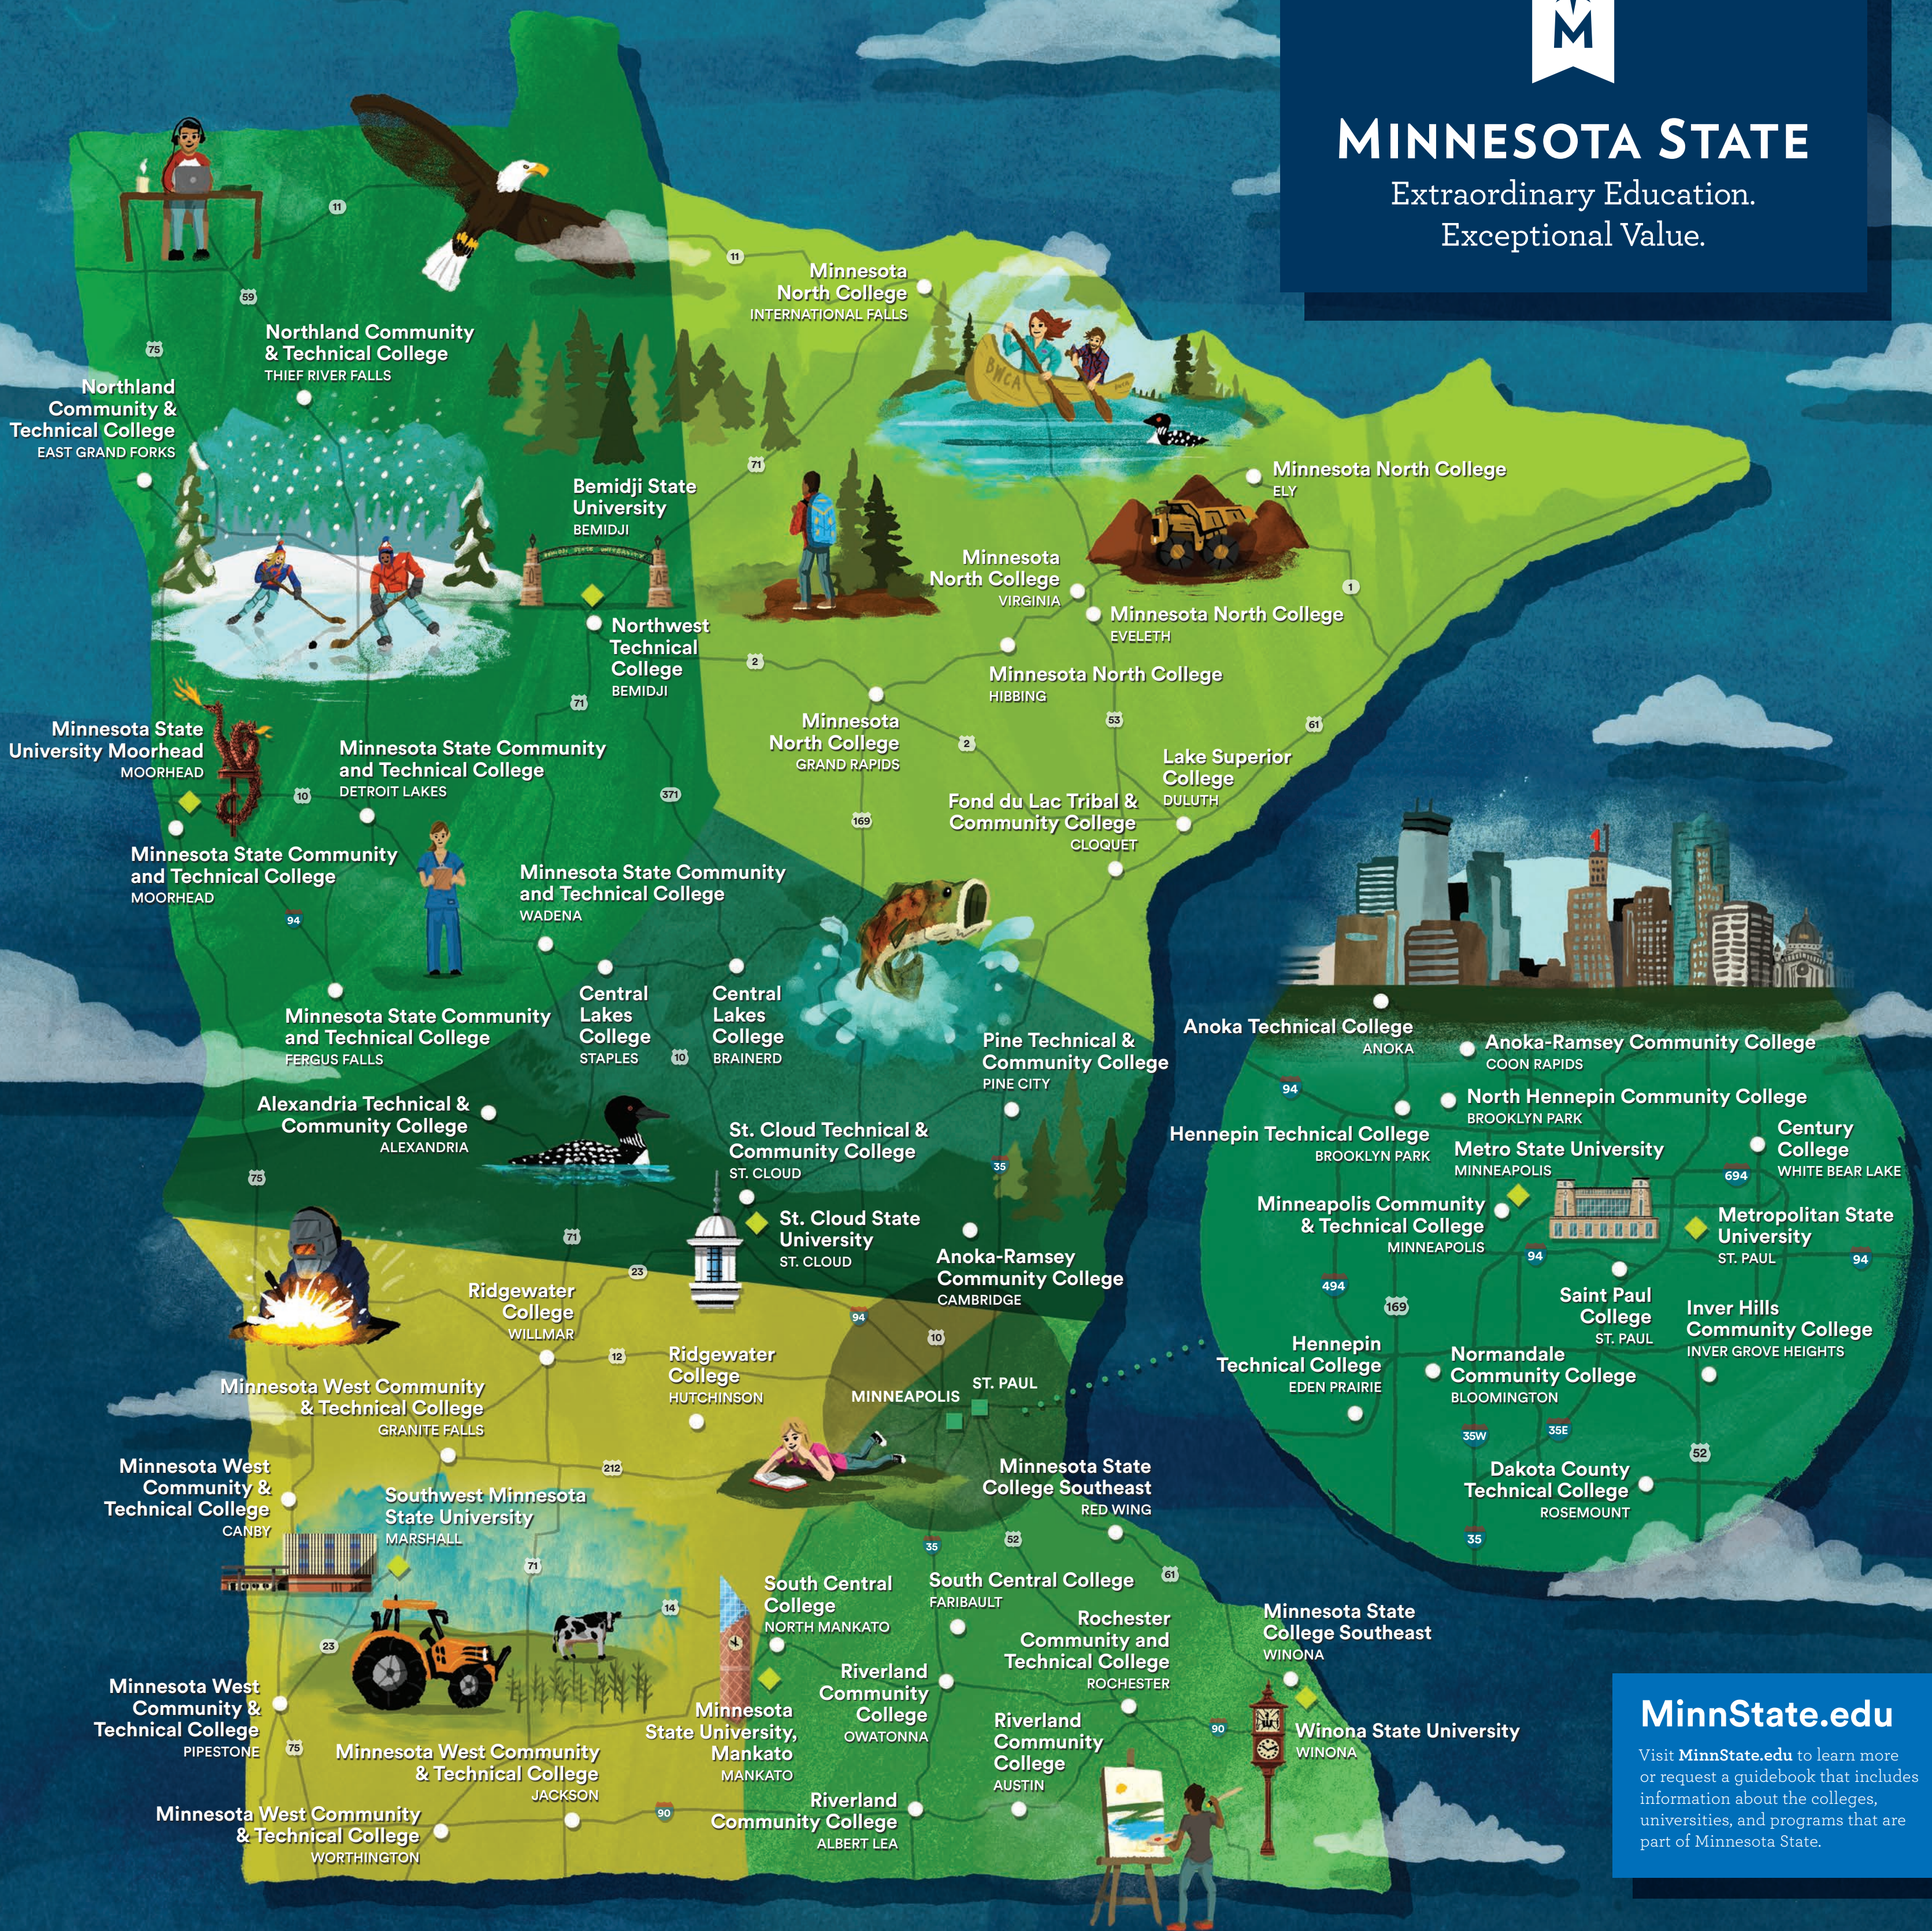

MINNESOTA STATE

Extraordinary Education.
Exceptional Value.

MinnState.edu
 Visit MinnState.edu to learn more or request a guidebook that includes information about the colleges, universities, and programs that are part of Minnesota State.

300,000 students served each year | **36,000+** degrees, certificates, and diplomas awarded each year | **4,000+** academic programs | **84.5%** job placement rate | **lowest** tuition in the state | **endless** opportunities

7 state universities · 26 state colleges · 54 campuses